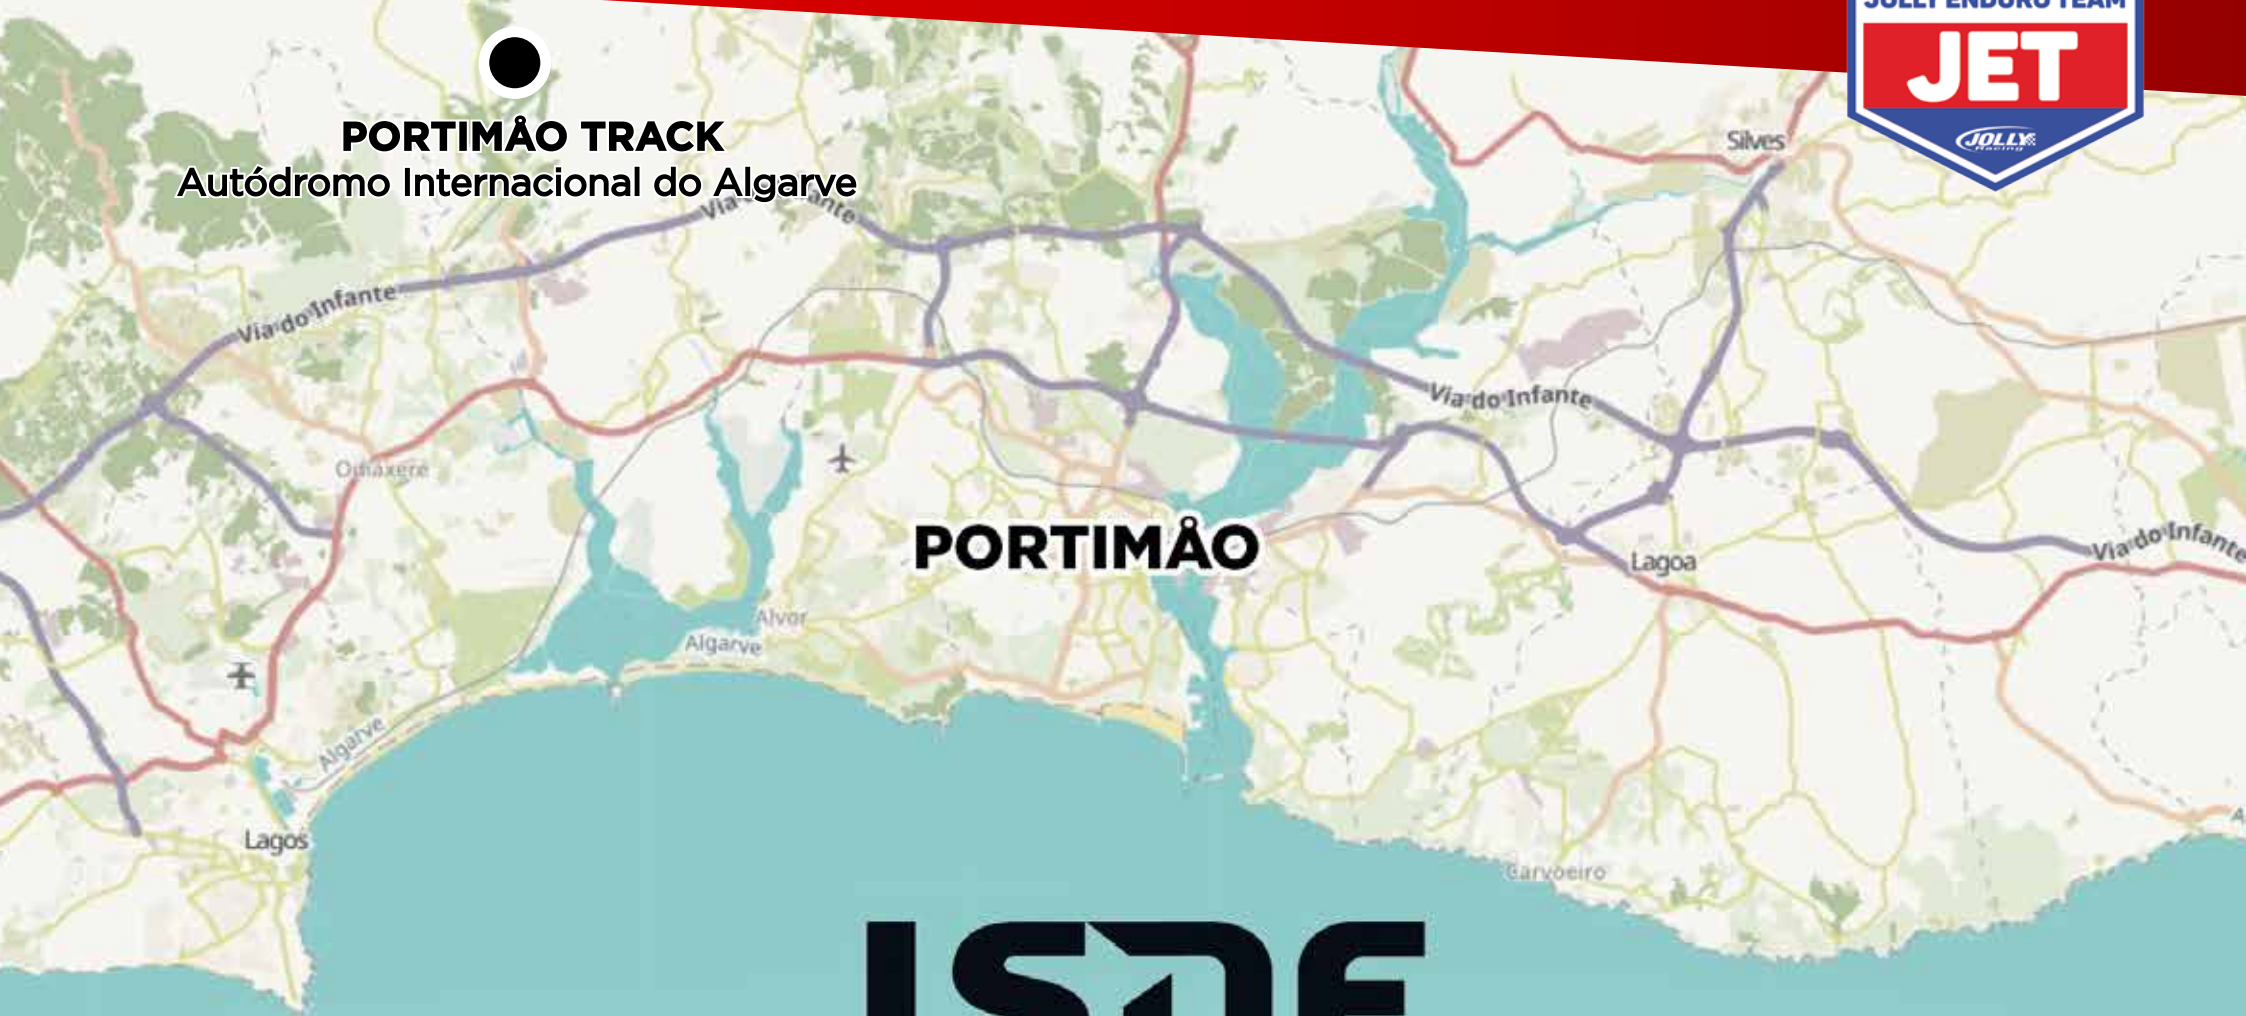

ISDE SERVICES 11-16 November 2019

PORTIMÃO TRACK

Autódromo Internacional do Algarve

ISDE PORTUGAL -2019-

MULTIBRAND SERVICES

ISDE 2019 - Portimao, Portugal

Jolly Racing with its staff will be at Isde 2019 to guarantee assistance to the riders with any bike of any year.